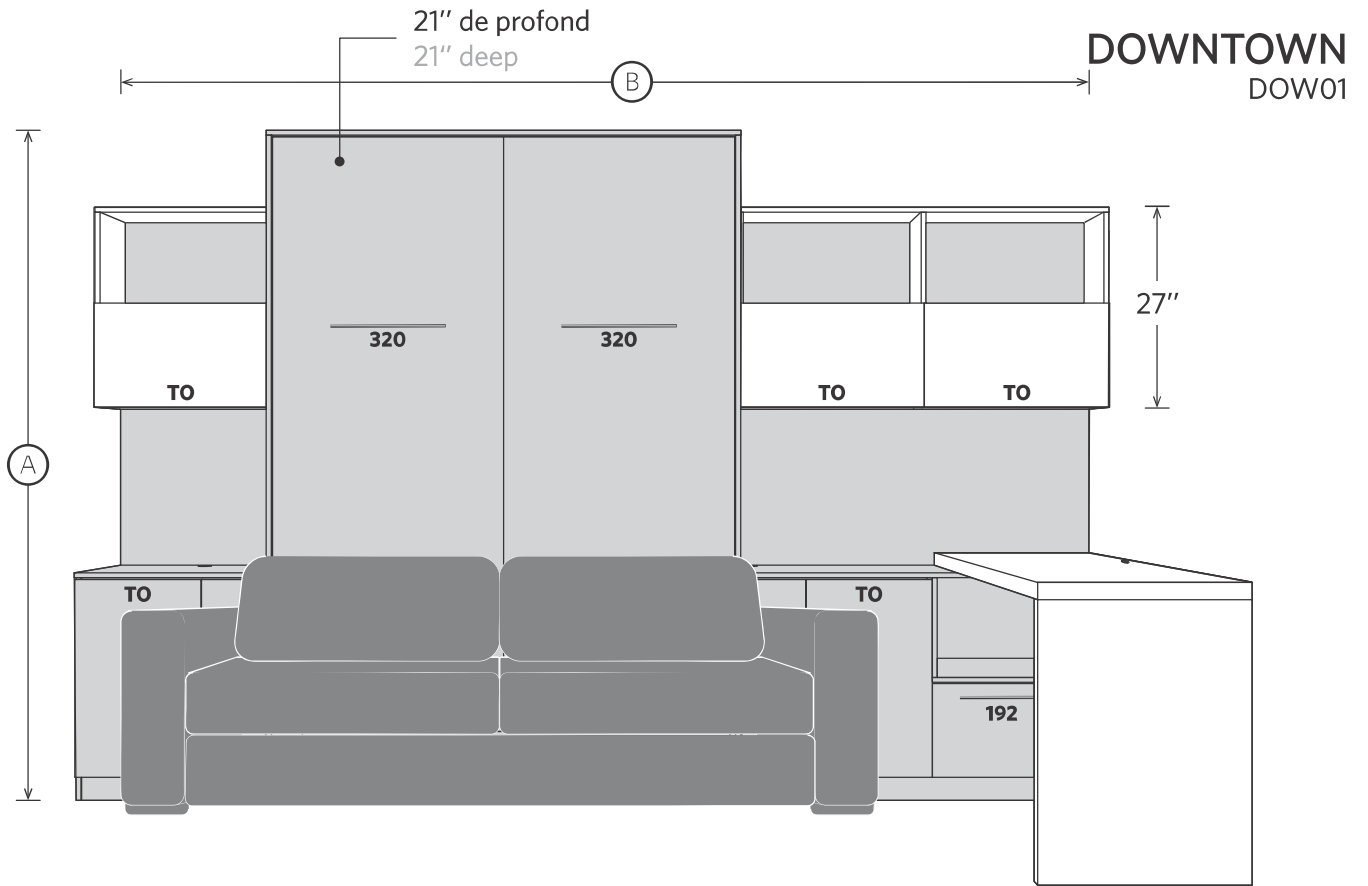

2019-05-27

**DOWNTOWN**  
DOW01

● Mat X ○ Mat Z

	Double	Queen	Détails Specifications	B.C P.O :
Ⓐ	87 ½" 225 cm	92 ½" 238 cm	Poignées Handles	Sélection <i>Standard</i> include <i>Standard</i> selection included
Ⓑ	143 ½" 365 cm	149 ½" 380 cm	Mat X	2x <b>320</b>   1x <b>192</b>   5x <b>TO</b>
Ⓐ	89 ½" 228 cm	94 ½" 241 cm	Mat Z	Sélection <i>Mélamine</i> include <i>Melamine</i> selection included
			Textile Fabric	Mélamine P555 P555 melamine
\$			Livraison Delivey	Sélection <i>Textile</i> include <i>Textile</i> selection included
\$\$			Matelas Matress	Non incluse, prix selon le secteur Not included, price by sector
				Non inclus Not included