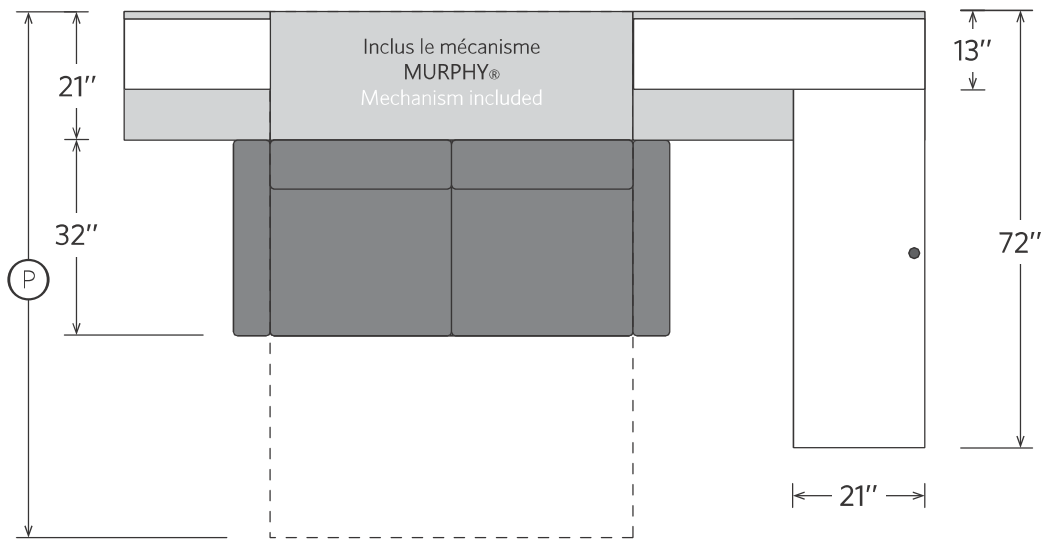

2019-05-27

**DOWNTOWN**  
DOW01

● Mat X ○ Mat Z

	Double	Queen	Détails Specifications	B.C P.O :
Ⓐ	87 ½" 225 cm	92 ½" 238 cm	Poignées Handles	Sélection <i>Standard</i> include <i>Standard</i> selection included
Ⓑ	143 ½" 365 cm	149 ½" 380 cm	Mat X	2x <b>320</b>   1x <b>192</b>   5x <b>TO</b>
Ⓐ	89 ½" 228 cm	94 ½" 241 cm	Mat Z	Sélection <i>Mélamine</i> include <i>Melamine</i> selection included
			Textile Fabric	Mélamine P555 P555 melamine
\$			Livraison Delivey	Sélection <i>Textile</i> include <i>Textile</i> selection included
\$\$			Matelas Matress	Non incluse, prix selon le secteur Not included, price by sector
				Non inclus Not included