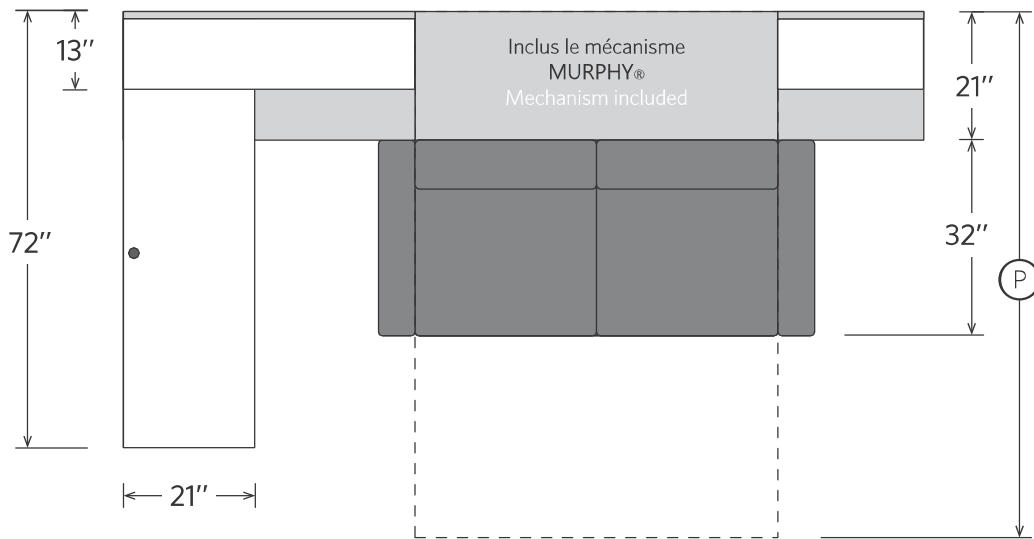

2019-05-27

**DOWNTOWN**  
DOW02

● Mat X ○ Mat Z

	Double	Queen	Détails Specifications	B.C P.O :
Ⓐ	87 ½" 225 cm	92 ½" 238 cm	Poignées Handles	Sélection <i>Standard</i> include <i>Standard</i> selection included
Ⓑ	143 ½" 365 cm	149 ½" 380 cm	Mat X	2x <b>320</b>   1x <b>192</b>   5x <b>TO</b>
Ⓐ	89 ½" 228 cm	94 ½" 241 cm	Mat Z	Sélection <i>Mélamine</i> include <i>Melamine</i> selection included
			Textile Fabric	Mélamine P555 P555 melamine
\$			Livraison Delivey	Sélection <i>Textile</i> include <i>Textile</i> selection included
\$\$			Matelas Matress	Non incluse, prix selon le secteur Not included, price by sector
				Non inclus Not included