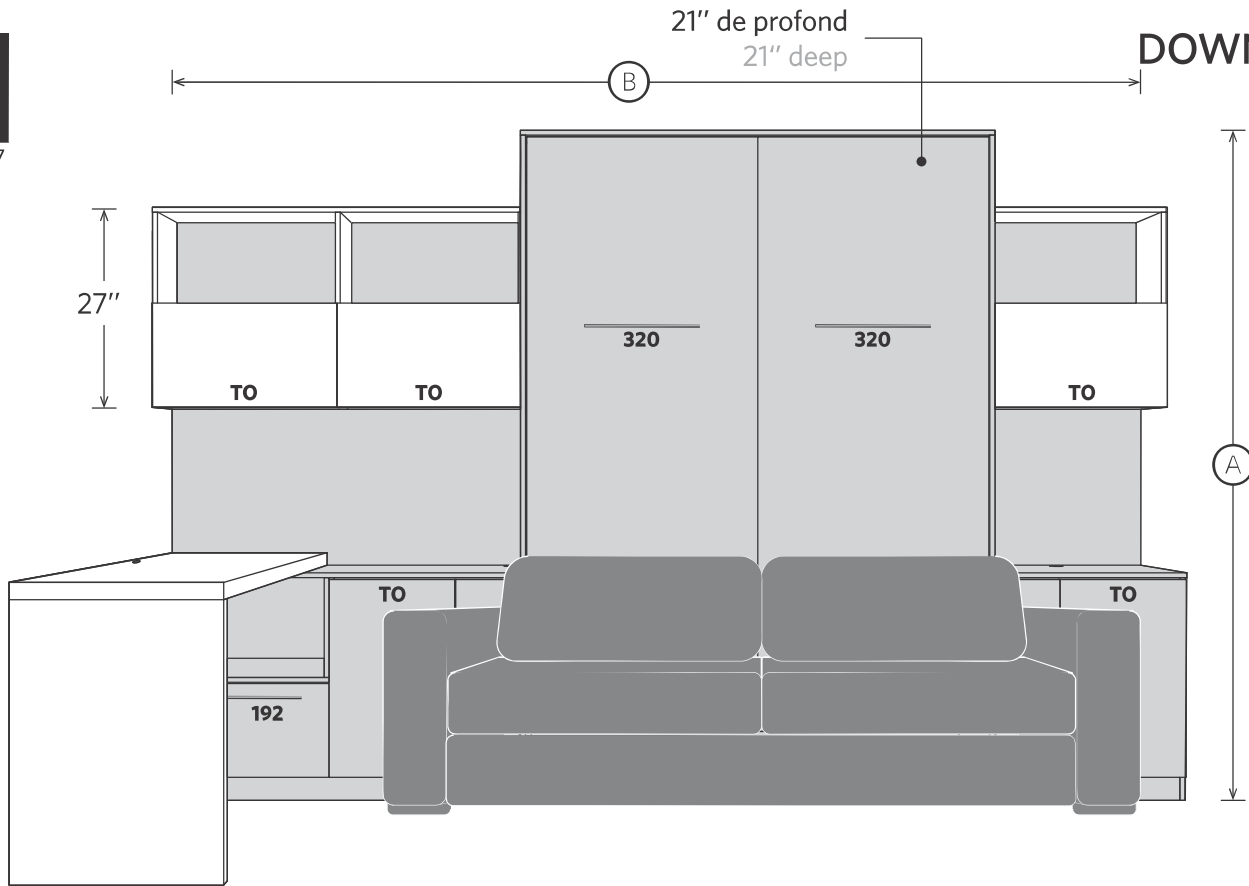

2019-05-27

**DOWNTOWN**  
DOW02

● Mat X ○ Mat Z

	Double	Queen	Détails Specifications	B.C P.O :
Ⓐ	87 ½" 225 cm	92 ½" 238 cm	Poignées Handles	Sélection <i>Standard</i> include <i>Standard</i> selection included
Ⓑ	143 ½" 365 cm	149 ½" 380 cm	Mat X	2x <b>320</b>   1x <b>192</b>   5x <b>TO</b>
Ⓐ	89 ½" 228 cm	94 ½" 241 cm	Mat Z	Sélection <i>Mélamine</i> include <i>Melamine</i> selection included
			Textile Fabric	Mélamine P555 P555 melamine
\$			Livraison Delivey	Sélection <i>Textile</i> include <i>Textile</i> selection included
\$\$			Matelas Matress	Non incluse, prix selon le secteur Not included, price by sector
				Non inclus Not included