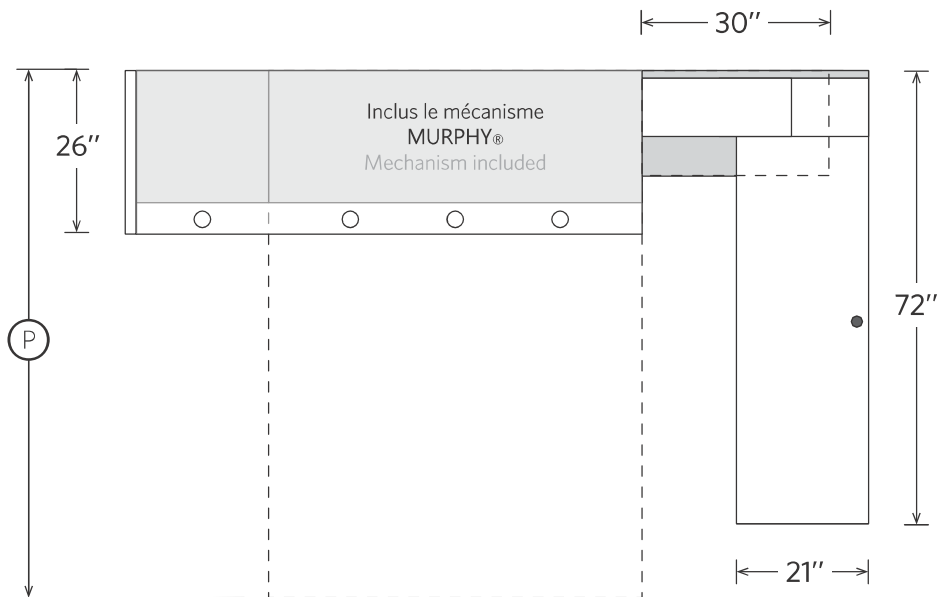

● Mat X ○ Mat Z

	Double	Queen	Détails Specifications		B.C P.O :
Ⓐ	83 ¼" 212 cm	88 ¼" 224 cm	Poignées Handles	Sélection P01i include Handles P01i included	
Ⓑ	118" 300 cm	124" 315 cm		3x 1020 1x 320 1x TO	
Ⓒ	89 ½" 228 cm	94 ½" 241 cm	Mat X Mat Z	Sélection <i>Mélamine</i> include <i>Melamine</i> selection included	
			Livraison Delivey	Non incluse, prix selon le secteur	Not included, price by sector
			Matelas Matress	Non inclus Not included	