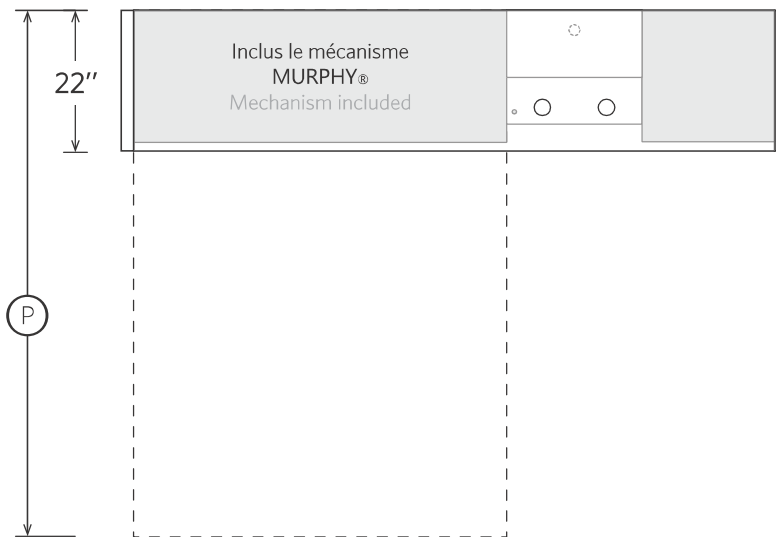

● Mat X ○ Mat Z

	Double	Queen	Détails Specifications	B.C P.O :
(A)	83 1/4" 212 cm	88 1/4" 224 cm	Poignées Handles	Sélection <i>Standard</i> include <i>Standard</i> selection included
(B)	107 1/2" 273 cm	113 1/2" 289 cm	Mat X	3x 320 2x 192
(P)	89 1/2" 228 cm	94 1/2" 240 cm	Mat Z	Sélection <i>Mélamine</i> include <i>Melamine</i> selection included
\$			Livraison Delivey	Non incluse, prix selon le secteur Not included, price by sector
\$\$			Matelas Matress	Non inclus Not included