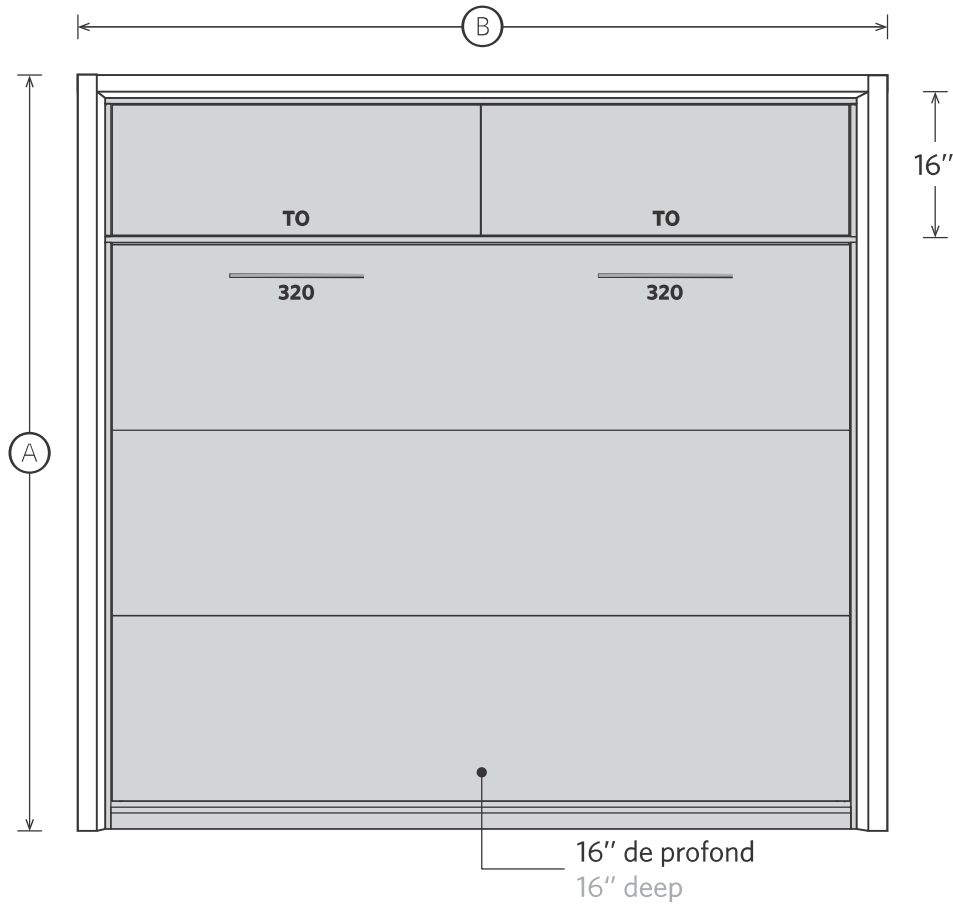

2018-11-20

PANORAMA PAN01

● Mat X ○ Mat Z

	Double	Queen	Détails Specifications	B.C P.O :
Ⓐ	78 ½" 200 cm	84 ½" 215 cm	Poignées Handles	Sélection <i>Standard</i> include <i>Standard</i> selection included
Ⓑ	83 ½" 212 cm	88 ½" 225 cm	Mat X	2x 320 2x TO
Ⓒ	64" 163 cm	70" 178 cm	Mat Z	Sélection <i>Mélamine</i> include <i>Melamine</i> selection included
\$			Livraison Delivey	Non include, prix selon le secteur Not included, price by sector
\$\$			Matelas Matress	Non inclus Not included