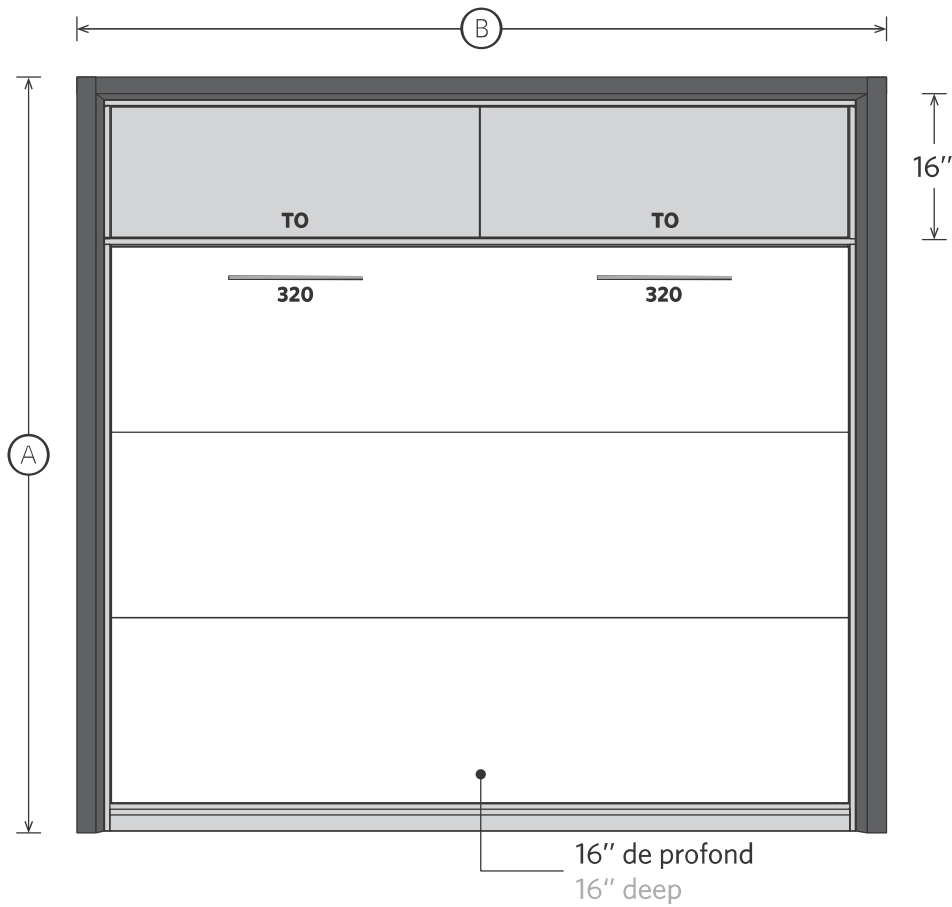

2019-05-27

PANORAMA

PAN02

● Mat X ○ Mat Y ● Mat Z

	Double	Queen	Détails Specifications	B.C P.O :
Ⓐ	78 ½" 200 cm	84 ½" 215 cm	Poignées Handles	Sélection <i>Standard</i> include <i>Standard</i> selection included
Ⓑ	83 ½" 212 cm	88 ½" 225 cm	Mat X	2x 320 2x TO
Ⓒ	64" 163 cm	70" 178 cm	Mat Y	Sélection <i>Mélamine</i> include <i>Melamine</i> selection included
			Mat Z	Sélection <i>Mélamine</i> include <i>Melamine</i> selection included
\$			Livraison Delivey	Mélamine P555 P555 melamine
\$\$			Matelas Matress	Non include, prix selon le secteur Not included, price by sector
				Non inclus Not included