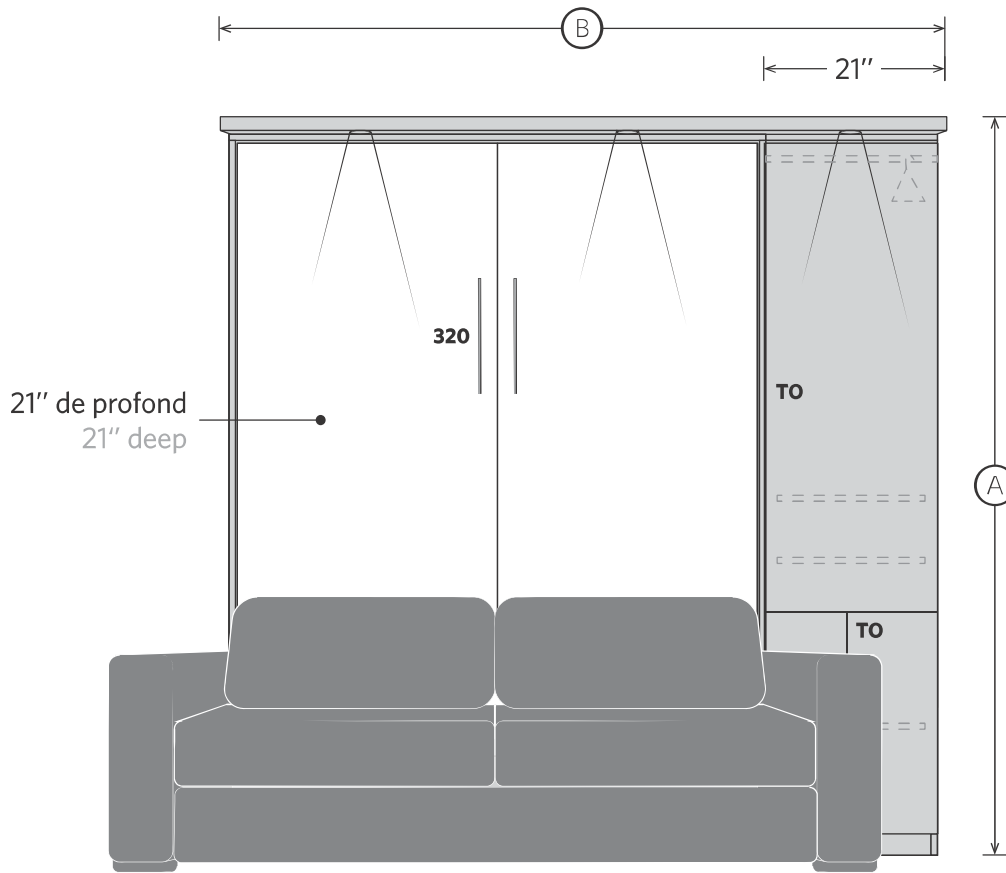

2019-11-14

ST-LAURENT STL01

● Mat X ○ Mat Y

	Double	Queen	Détails Specifications	B.C P.O :
Ⓐ	88 ½" 225 cm	93 ½" 238 cm	Poignées Handles	Sélection <i>Standard</i> include <i>Standard</i> selection included
Ⓑ	80 ½" 205 cm	86 ½" 220 cm	Mat X	2x 320 4x TO
Ⓐ	89 ½" 228 cm	94 ½" 241 cm	Mat Z	Mélamine P555 ou L203 P555 or L203 melamine
\$			Textile Fabric	Sélection <i>Mélamine</i> include <i>Melamine</i> selection included
\$\$			Livraison Delivey	Sélection <i>Textile</i> include <i>Textile</i> selection included
			Matelas Matress	Non include, prix selon le secteur Not included, price by sector
				Non inclus Not included