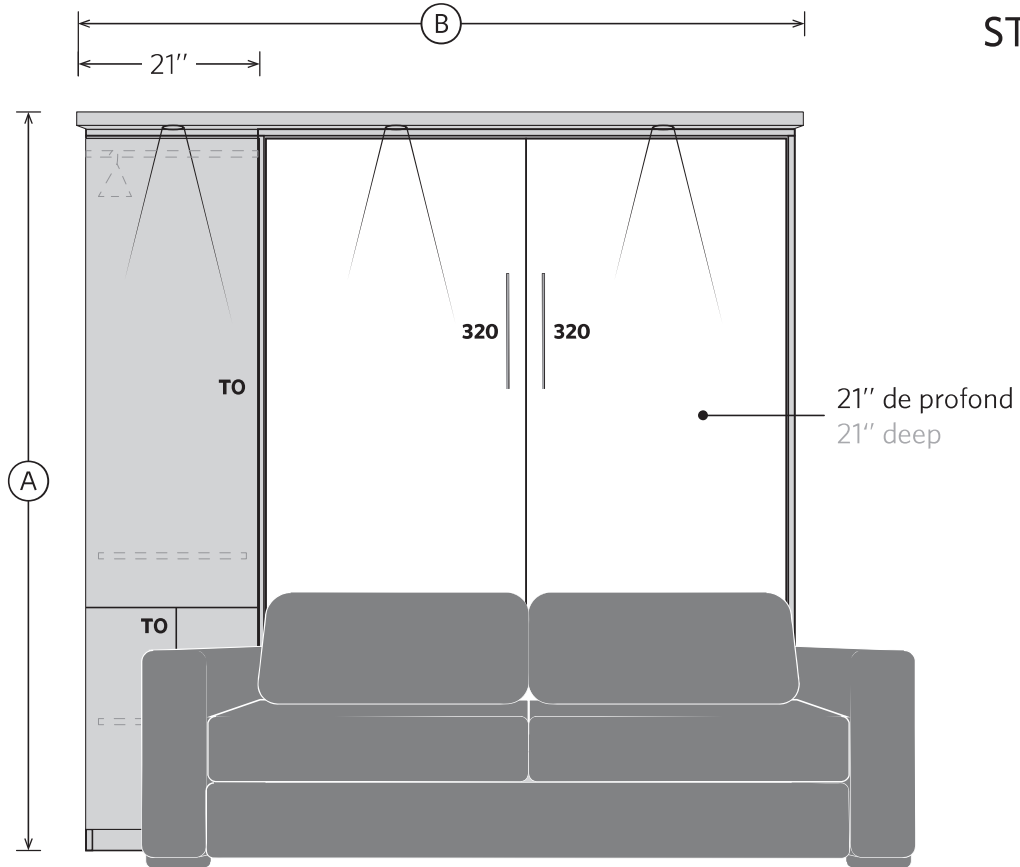

2019-05-27

ST-LAURENT STL01

● Mat X ○ Mat Y

	Double	Queen	Détails Specifications	B.C P.O :
Ⓐ	88 ½" 225 cm	93 ½" 238 cm	Poignées Handles	Sélection <i>Standard</i> include <i>Standard</i> selection included
Ⓑ	80 ½" 205 cm	86 ½" 220 cm	Mat X	2x 320 4x TO
Ⓐ	89 ½" 228 cm	94 ½" 241 cm	Mat Z	Mélamine P555 ou L203 P555 or L203 melamine
\$			Textile Fabric	Sélection <i>Mélamine</i> include <i>Melamine</i> selection included
\$\$			Livraison Delivey	Sélection <i>Textile</i> include <i>Textile</i> selection included
			Matelas Matress	Non include, prix selon le secteur Not included, price by sector
				Non inclus Not included