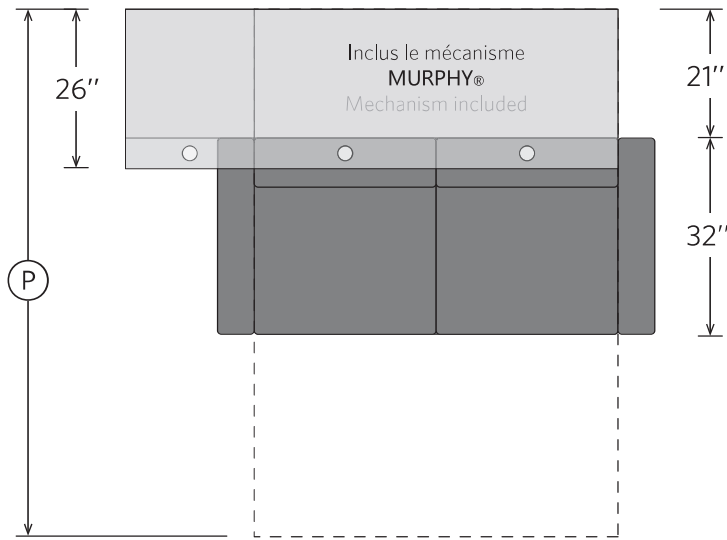

2019-05-27

ST-LAURENT STL01

● Mat X ○ Mat Y

	Double	Queen	Détails Specifications	B.C P.O :
Ⓐ	88 ½" 225 cm	93 ½" 238 cm	Poignées Handles	Sélection <i>Standard</i> include <i>Standard</i> selection included
Ⓑ	80 ½" 205 cm	86 ½" 220 cm	Mat X	2x 320 4x TO
Ⓐ	89 ½" 228 cm	94 ½" 241 cm	Mat Z	Mélamine P555 ou L203 P555 or L203 melamine
\$			Textile Fabric	Sélection <i>Mélamine</i> include <i>Melamine</i> selection included
\$\$			Livraison Delivey	Sélection <i>Textile</i> include <i>Textile</i> selection included
			Matelas Matress	Non include, prix selon le secteur Not included, price by sector
				Non inclus Not included